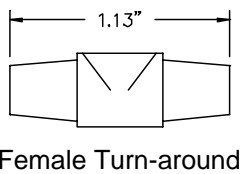

40 Dale St. West Babylon, NY 11704
Ph: 631-753-9550 Fx: 631-753-9560
www.unionconnector.com

Product Bulletin No.: WDF-501

CAM Connectors

Series 16

Series 15