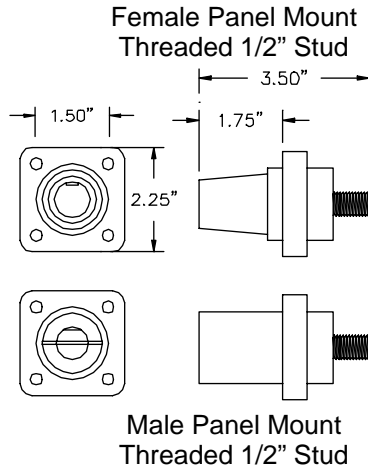

40 Dale St. West Babylon, NY 11704
Ph: 631-753-9550 Fx: 631-753-9560
www.unionconnector.com

Product Bulletin No.: WDF-501

CAM Connectors

Series 16

Series 15