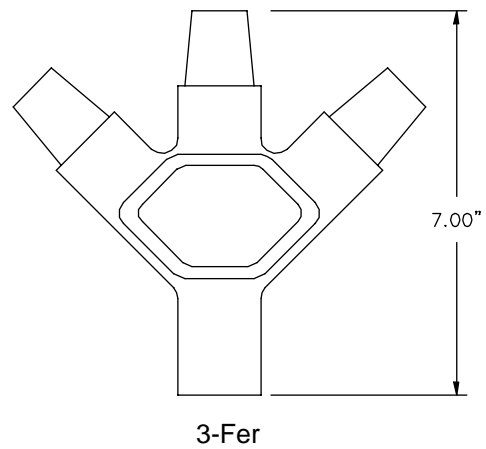

40 Dale St. West Babylon, NY 11704
Ph: 631-753-9550 Fx: 631-753-9560
www.unionconnector.com

Product Bulletin No.: WDF-501

CAM Connectors

Series 16

Series 15