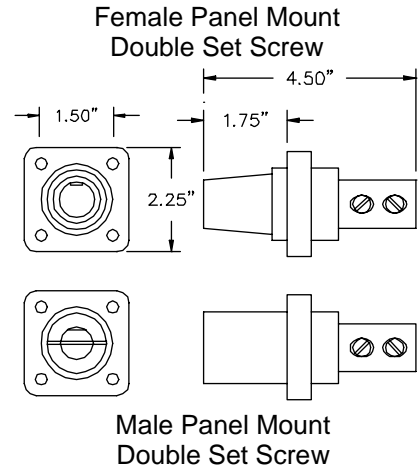

40 Dale St. West Babylon, NY 11704
Ph: 631-753-9550 Fx: 631-753-9560
www.unionconnector.com

Product Bulletin No.: WDF-501

CAM Connectors

Series 16

Series 15