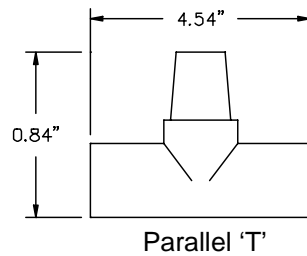

40 Dale St. West Babylon, NY 11704
Ph: 631-753-9550 Fx: 631-753-9560
www.unionconnector.com

Product Bulletin No.: WDF-501

CAM Connectors

Series 16

Series 15