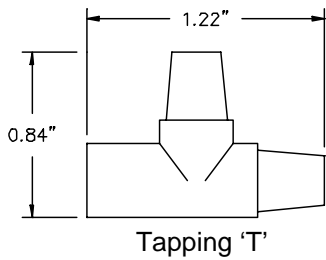

40 Dale St. West Babylon, NY 11704
Ph: 631-753-9550 Fx: 631-753-9560
www.unionconnector.com

Product Bulletin No.: WDF-501

CAM Connectors

Series 16

Series 15