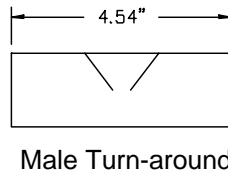

40 Dale St. West Babylon, NY 11704
Ph: 631-753-9550 Fx: 631-753-9560
www.unionconnector.com

Product Bulletin No.: WDF-501

CAM Connectors

Series 16

Series 15