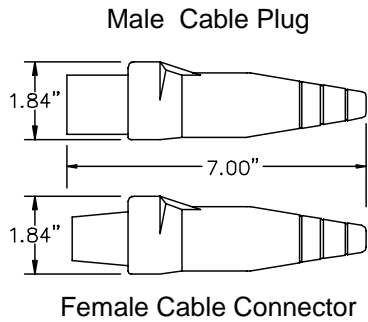

40 Dale St. West Babylon, NY 11704
Ph: 631-753-9550 Fx: 631-753-9560
www.unionconnector.com

Product Bulletin No.: WDF-501

CAM Connectors

Series 16

Series 15