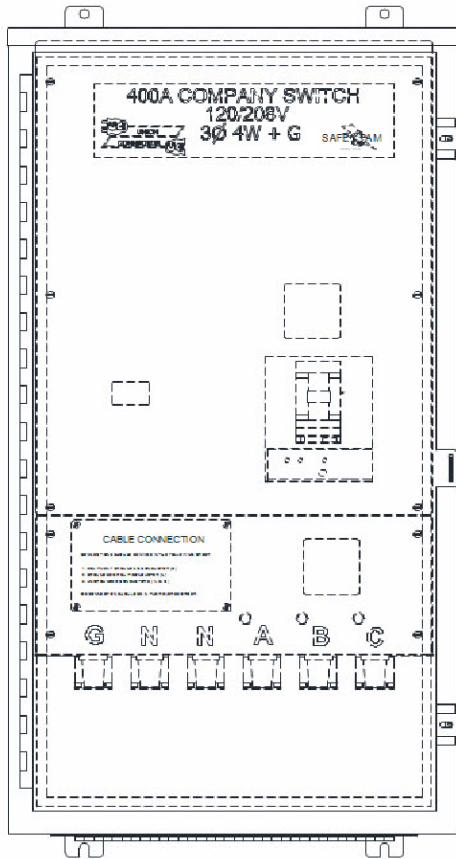

Outdoor Company Switch

400A., 120/208V., Series 16 Cams

- Electric power distribution center for theatre, convention centers, arenas, schools, churches, and events centers
- Series 16 Cam receptacles
- Color-coded snap-back covers
- Dual Neutral (200%)
- 400A. Main breaker rated 65K AIC
- Outdoor rated Type 3R enclosure
- Options:
 - ✧ Reverse Neutral/Ground
 - ✧ Parallel sets of receptacles
 - ✧ Isolated Ground
 - ✧ 1Ø - 120V., 120/240V.,
 - ✧ 3Ø - 277/480V., 208V., 480V.
 - ✧ Digital Meter
 - ✧ Custom color finish
 - ✧ Recessed or Pad mounting
 - ✧ Type 4 or 4X enclosure

- Catalog Number:** CSC-4020-CL-3R
- Product Type:** Company Switch with Series 16 Cam receptacles
- Main Enclosure:** TYPE 3R, Galvanized Steel, ANSI 61 Gray powder-coat finish, wall mounting brackets, door for portable cable on bottom of enclosure
- Dimensions:** 44"H. x 24"W. x 8" D.
- Rating:** 400A., 120/208V., 3Ø, 4W+G
- Circuit Breakers:** Molded-case, UL489, 65K AIC @ 240V.,
(1) 400A., 3-pole
- Receptacles:** (6) Series 16 Cam panel mount color coded receptacles(200% Neutral) with snap-back protective covers.
- Monitoring:** LED Indicator lights to indicate presence of phase voltage.
- Labelling:** Laser engraved cam identifiers and panel rating. Cable connection warning label per NEC Art 520.
- Listing:** UL Listed